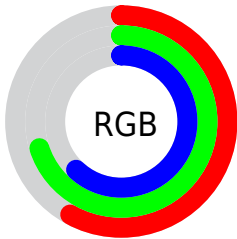

Distribution

- Red (58%)
- Green (70%)
- Blue (62%)