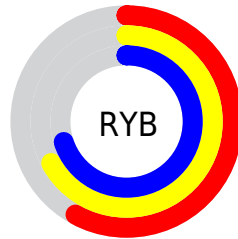

- Red (58%)
- Yellow (67%)
- Blue (70%)