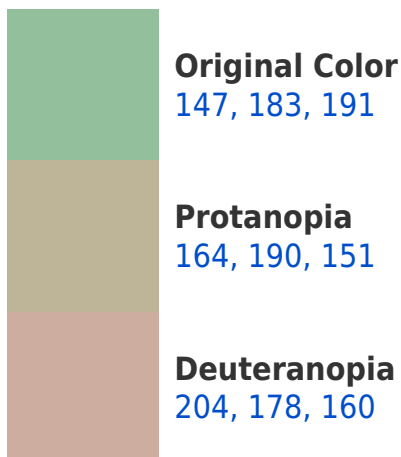

Split-complementary colors differ from the complementary color scheme. The scheme consists of three colors, the original color and two neighbors of the complement color.

225, 164, 182

147, 183, 191

184, 175, 220

191, 147, 159

94, 85, 92

158, 0, 123

31, 0, 24

Previews

White Background

This preview shows how the RYB color 147, 183, 191 looks on a white background.

Color Contrast Check

RYB 147, 183, 191 Background

This preview shows how black text looks on a background with the RYB color 147, 183, 191.

This preview shows how white text looks on a background with the RYB color 147, 183, 191.

Dichromacy

Tritanopia
155, 173, 200

Trichromacy

Original Color
147, 183, 191

Protanomaly
153, 184, 163

Deuteranomaly
162, 183, 159

Tritanomaly
152, 170, 187

Monochromacy