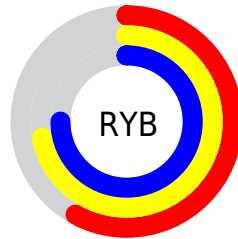

- Red (58%)
- Yellow (72%)
- Blue (75%)