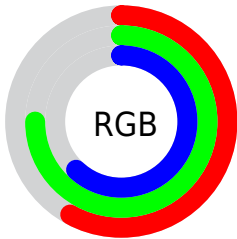

Distribution

- Red (58%)
- Green (75%)
- Blue (62%)