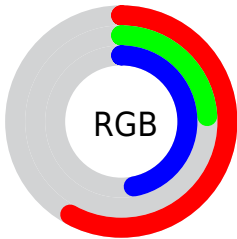

Distribution

Red (58%)

Green (24%)

Blue (47%)