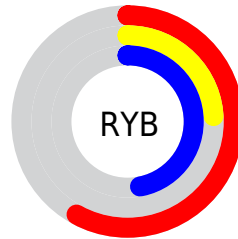

## Conversions Part 2

<b>Format</b>	<b>Color</b>
<b>R<sub>YB</sub></b>	147, 62, 120
Decimal	9649784
CIE <sub>Lab</sub>	39.59, 42.91, -15.90
CIE <sub>LCh</sub>	40, 45.763, 339.668
Yxy	11.0044, 0.3637, 0.2334
Android (android.graphics.Color)	4287839864 (0xFF933E78)
YUV	94.0270, 12.8047, 46.4573
Hunter-Lab	33.1728, 34.2055, -10.7194

# Details

The RYB color **147, 62, 120** is a dark color, and the websafe version is hex **993366**. A complement of this color would be **62, 127, 147**, and the grayscale version is **94, 94, 94**.

A 20% lighter version of the original color is **203, 114, 172**, and **94, 3, 71** is the 20% darker color. If you saturate the color by 10%, you get **147, 47, 115**, and if you desaturate by 10%, it is **147, 77, 125**.

# Distribution

Red (58%)

Green (24%)

Blue (47%)

Red (58%)

Yellow (24%)

Blue (47%)

Cyan (0%)