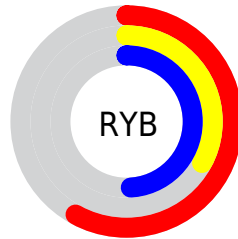

# Details

The RYB color **147, 83, 124** is a dark color, and the websafe version is hex **996699**. A complement of this color would be **83, 130, 147**, and the grayscale version is **107, 107, 107**.

A 20% lighter version of the original color is **202, 134, 177**, and **95, 35, 75** is the 20% darker color. If you saturate the color by 10%, you get **147, 68, 119**, and if you desaturate by 10%, it is **147, 98, 129**.

# Distribution

Red (58%)

Green (33%)

Blue (49%)

Red (58%)

Yellow (33%)

Blue (49%)

Cyan (0%)