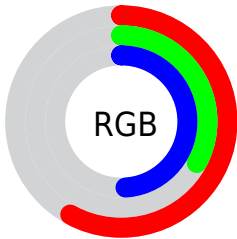

Distribution

Red (58%)

Green (33%)

Blue (49%)