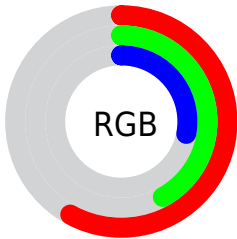

Color

`RYB(148, 139, 71)`

Conversions

Conversions Part 1

Format	Color
Hex	946B47
RGB	148, 107, 71
RGB Percent	58%, 42%, 28%
CMY	0.4196, 0.5800, 0.7216
CMYK	0.00, 0.28, 0.52, 0.42
HSL	28°, 35%, 43%
HSV	28°, 52%, 58%
XYZ	18.6193, 17.2892, 8.3171
YIQ	115.1550, 35.9920, -2.5040

Conversions

Conversions Part 2

Format	Color
RYB	148, 139, 71
Decimal	9726791
CIELab	48.62, 11.84, 26.56
CIELCh	49, 29.079, 65.968
Yxy	17.2892, 0.4210, 0.3909
Android (android.graphics.Color)	4287916871 (0xFF946B47)
YUV	115.1550, -21.7684, 28.8051
Hunter-Lab	41.5803, 7.1650, 17.2468

Details

The RYB color **148, 139, 71** is a dark color, and the websafe version is hex **996633**. A complement of this color would be **71, 98, 148**, and the grayscale version is **115, 115, 115**.

A 20% lighter version of the original color is **204, 189, 120**, and **95, 93, 26** is the 20% darker color. If you saturate the color by 10%, you get **148, 137, 56**, and if you desaturate by 10%, it is **148, 140, 86**.

Distribution

- Red (58%)
- Green (42%)
- Blue (28%)

- Red (58%)
- Yellow (55%)
- Blue (28%)

- Cyan (0%)
- Magenta (28%)
- Yellow (52%)
- Black (42%)

- Cyan (42%)
- Magenta (58%)
- Yellow (72%)

Brightness & Saturation Gradients