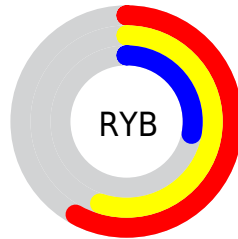

Conversions

Conversions Part 2

Format	Color
RYB	148, 139, 71
Decimal	9726791
CIELab	48.62, 11.84, 26.56
CIELCh	49, 29.079, 65.968
Yxy	17.2892, 0.4210, 0.3909
Android (android.graphics.Color)	4287916871 (0xFF946B47)
YUV	115.1550, -21.7684, 28.8051
Hunter-Lab	41.5803, 7.1650, 17.2468

Details

The RYB color **148, 139, 71** is a dark color, and the websafe version is hex **996633**. A complement of this color would be **71, 98, 148**, and the grayscale version is **115, 115, 115**.

A 20% lighter version of the original color is **204, 189, 120**, and **95, 93, 26** is the 20% darker color. If you saturate the color by 10%, you get **148, 137, 56**, and if you desaturate by 10%, it is **148, 140, 86**.

Distribution

- Red (58%)
- Green (42%)
- Blue (28%)

- Red (58%)
- Yellow (55%)
- Blue (28%)

- Cyan (0%)
- Magenta (28%)
- Yellow (52%)
- Black (42%)

- Cyan (42%)
- Magenta (58%)
- Yellow (72%)

Brightness & Saturation Gradients