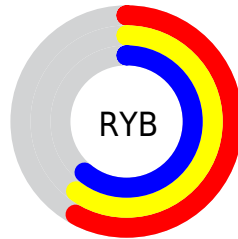

- Red (58%)
- Yellow (60%)
- Blue (61%)