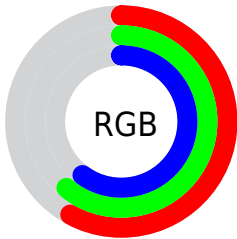

Distribution

- Red (58%)
- Green (61%)
- Blue (60%)