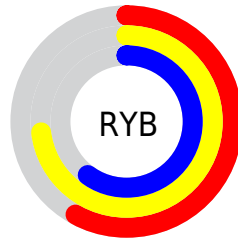

- Red (58%)
- Yellow (73%)
- Blue (60%)