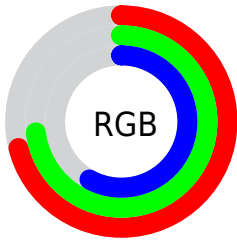

Distribution

- Red (71%)
- Green (73%)
- Blue (58%)