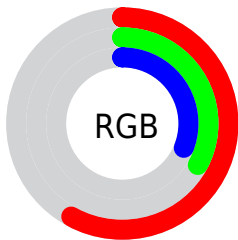

Distribution

- Red (58%)
- Green (33%)
- Blue (31%)