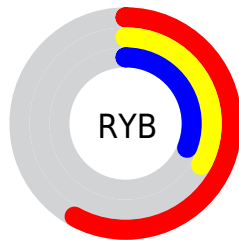

Conversions

Conversions Part 2

Format	Color
R_{YB}	148, 85, 78
Decimal	9720910
CIE _{Lab}	43.13, 25.67, 15.21
CIE _{LCh}	43, 29.839, 30.655
Yxy	13.2432, 0.4314, 0.3404
Android (android.graphics.Color)	4287910990 (0xFF94544E)
YUV	102.4520, -12.0548, 39.9456
Hunter-Lab	36.3912, 18.6537, 11.0075

Details

The RYB color **148, 85, 78** is a dark color, and the websafe version is hex **996666**. A complement of this color would be **78, 111, 148**, and the grayscale version is **103, 103, 103**.

A 20% lighter version of the original color is **204, 136, 127**, and **94, 37, 34** is the 20% darker color. If you saturate the color by 10%, you get **148, 72, 63**, and if you desaturate by 10%, it is **148, 99, 93**.

Distribution

- Red (58%)
- Green (33%)
- Blue (31%)

- Red (58%)
- Yellow (33%)
- Blue (31%)

- Cyan (0%)
- Magenta (43%)
- Yellow (47%)
- Black (42%)

- Cyan (42%)
- Magenta (67%)
- Yellow (69%)

Brightness & Saturation Gradients

These gradients show how the RYB color 148, 85, 78 changes by changing the brightness by 10 percent. The first figure shows a shift by +10% for each color and the second figure -10%.

Similar to the brightness gradients but the following saturation gradients show a change of the RYB color 148, 85, 78 by changing the saturation by 10% instead.