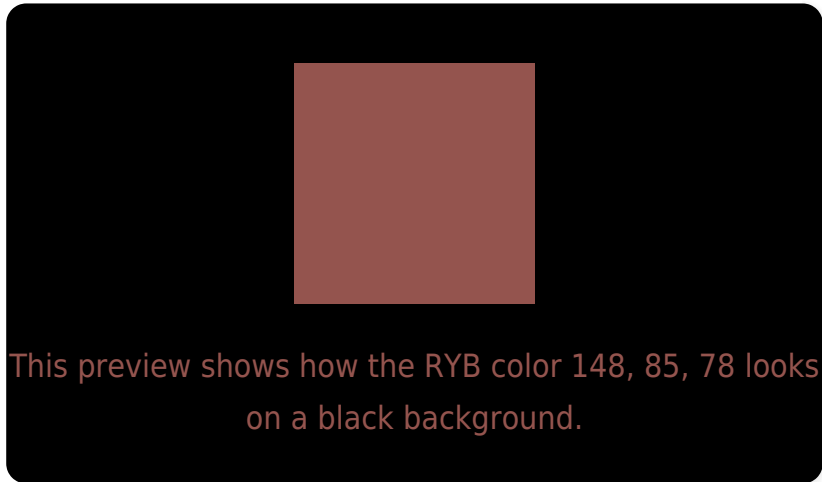

Black Background

Color Contrast Check

Large Text (above 18pt) WCAG AA ✓ Pass

Any Text WCAG AA × Fail

Large Text (above 18pt) WCAG AAA × Fail

Any Text WCAG AAA × Fail

If you want to check with other color combinations, try the [Color Contrast Checker](#).