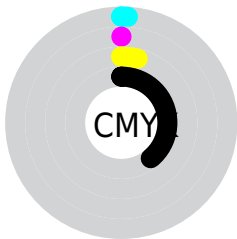

- Cyan (1%)
- Magenta (0%)
- Yellow (4%)
- Black (39%)