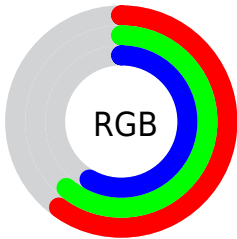

Distribution

- Red (60%)
- Green (61%)
- Blue (58%)