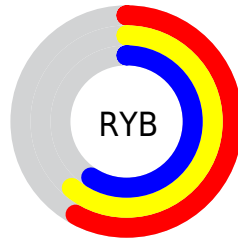

- Red (58%)
- Yellow (61%)
- Blue (59%)