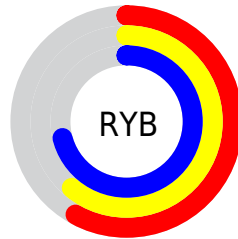

Details

The RYB color **149, 155, 181** is a light color, and the websafe version is hex **999999**. A complement of this color would be **158, 181, 149**, and the grayscale version is **157, 157, 157**.

A 20% lighter version of the original color is **203, 209, 237**, and **98, 104, 128** is the 20% darker color. If you saturate the color by 10%, you get **131, 140, 181**, and if you desaturate by 10%, it is **167, 169, 181**.

Distribution

Red (58%)

Green (61%)

Blue (71%)

Red (58%)

Yellow (61%)

Blue (71%)

Cyan (18%)