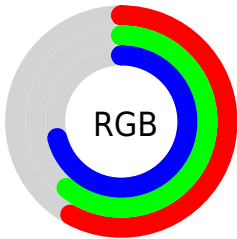

Distribution

Red (58%)

Green (61%)

Blue (71%)