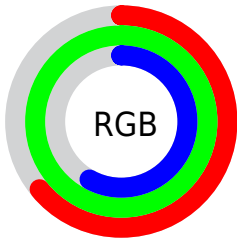

Distribution

- Red (64%)
- Green (99%)
- Blue (58%)