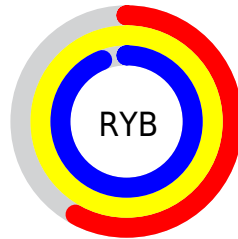

- Red (58%)
- Yellow (99%)
- Blue (94%)