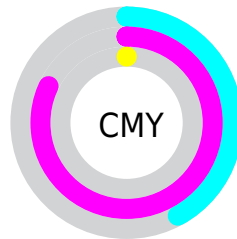

A 20% lighter version of the original color is **211, 105, 255**, and **85, 0, 197** is the 20% darker color. If you saturate the color by 10%, you get **136, 20, 255**, and if you desaturate by 10%, it is **162, 71, 255**.

Distribution

- Red (58%)
- Green (18%)
- Blue (100%)

- Red (58%)
- Yellow (18%)
- Blue (100%)

- Cyan (42%)
- Magenta (82%)
- Yellow (0%)
- Black (0%)

- Cyan (42%)
- Magenta (82%)
- Yellow (0%)

Brightness & Saturation Gradients

These gradients show how the RYB color 149, 45, 255 changes by changing the brightness by 10 percent. The first figure shows a shift by +10% for each color and the second figure -10%.

Similar to the brightness gradients but the following saturation gradients show a change of the RYB color 149, 45, 255 by changing the saturation by 10% instead.