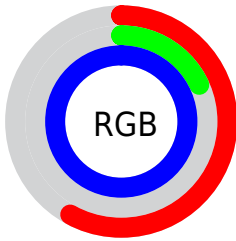

Distribution

- Red (58%)
- Green (18%)
- Blue (100%)