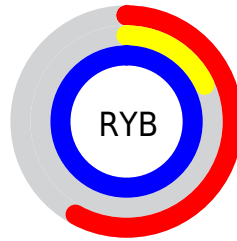

- Red (58%)
- Yellow (18%)
- Blue (100%)