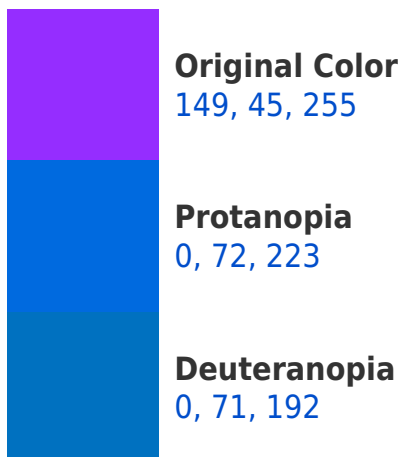

A 20% lighter version of the original color is **211, 105, 255**, and **85, 0, 197** is the 20% darker color. If you saturate the color by 10%, you get **136, 20, 255**, and if you desaturate by 10%, it is **162, 71, 255**.

Any Text WCAG AAA × Fail

If you want to check with other color combinations, try the [Color Contrast Checker](#).

RYB 149, 45, 255 Background

This preview shows how black text looks on a background with the RYB color 149, 45, 255.

This preview shows how white text looks on a background with the RYB color 149, 45, 255.

Color Blindness Simulation

Color vision deficiency is a very complex topic, and I could not describe the different causes any better than Wikipedia does, so if you want to learn more, you should check out their [article about color blindness](#).

Dichromacy

Tritanopia
118, 106, 114

Trichromacy

Original Color

149, 45, 255

Protanomaly

54, 80, 235

Deuteranomaly