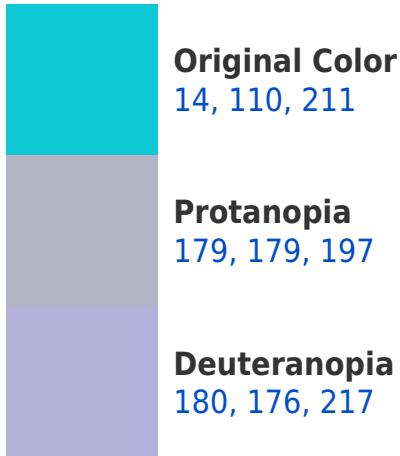

White Background

This preview shows how the RYB color 14, 110, 211 looks on a white background.

Color Contrast Check

Large Text (above 18pt) WCAG AA × Fail

Any Text WCAG AA × Fail

Large Text (above 18pt) WCAG AAA × Fail

Any Text WCAG AAA ✓ Pass

If you want to check with other color combinations, try the [Color Contrast Checker](#).

RYB 14, 110, 211 Background

This preview shows how black text looks on a background with the RYB color 14, 110, 211.

This preview shows how white text looks on a background with the RYB color 14, 110, 211.

Color Blindness Simulation

Color vision deficiency is a very complex topic, and I could not describe the different causes any better than Wikipedia does, so if you want to learn more, you should check out their [article about color blindness](#).

Dichromacy

Tritanopia
27, 118, 217

Trichromacy

Original Color

14, 110, 211

Protanomaly

119, 156, 202

Deuteranomaly