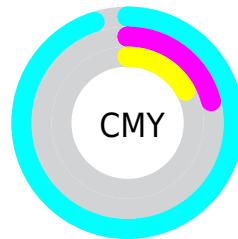

Details

The RYB color **14, 110, 211** is a dark color, and the websafe version is hex **33CCCC**. The color can be described as middle washed cyan. A complement of this color would be **211, 25, 14**, and the grayscale version is **146, 146, 146**.

A 20% lighter version of the original color is **109, 182, 255**, and **0, 76, 157** is the 20% darker color. If you saturate the color by 10%, you get **0, 103, 211**, and if you desaturate by 10%, it is **35, 121, 211**.

Distribution

- Red (5%)
- Green (79%)
- Blue (83%)

- Red (5%)
- Yellow (43%)
- Blue (83%)

- Cyan (93%)
- Magenta (5%)
- Yellow (0%)
- Black (17%)

- Cyan (95%)
- Magenta (21%)
- Yellow (17%)

Brightness & Saturation Gradients

These gradients show how the RYB color 14, 110, 211 changes by changing the brightness by 10 percent. The first figure shows a shift by +10% for each color and the second figure -10%.

Similar to the brightness gradients but the following saturation gradients show a change of the RYB color 14, 110, 211 by changing the saturation by 10% instead.