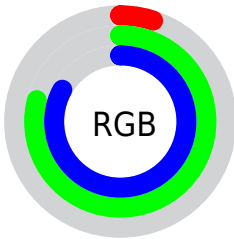

Distribution

- Red (5%)
- Green (79%)
- Blue (83%)