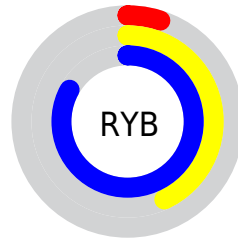

- Red (5%)
- Yellow (43%)
- Blue (83%)