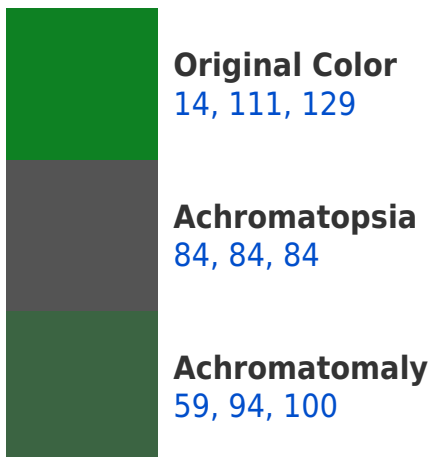

Any Text WCAG AAA × Fail

If you want to check with other color combinations, try the [Color Contrast Checker](#).

RGB 14, 111, 129 Background

This preview shows how black text looks on a background with the RGB color 14, 111, 129.

This preview shows how white text looks on a background with the RGB color 14, 111, 129.

Color Blindness Simulation

Color vision deficiency is a very complex topic, and I could not describe the different causes any better than Wikipedia does, so if you want to learn more, you should check out their [article about color blindness](#).

Dichromacy

Original Color

14, 111, 129

Protanopia

46, 124, 31

Deuteranopia

93, 137, 44

Tritanopia
54, 89, 130

Trichromacy

Monochromacy

CSS Examples

Text

The CSS property to change the color of the text to RYB 14, 111, 129 is called "color". The color property can be set on classes, ids or directly on the HTML element.