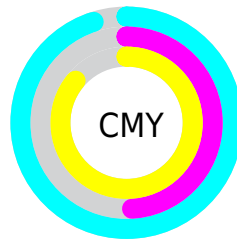

Conversions

Conversions Part 2

Format	Color
RYB	14, 111, 129
Decimal	950563
CIELab	46.87, -48.79, 40.55
CIELCh	47, 63.441, 140.271
Yxy	15.9173, 0.2926, 0.5584
Android (android.graphics.Color)	4279140643 (0xFF0E8123)
YUV	83.8990, -24.1072, -61.3014
Hunter-Lab	39.8964, -32.5058, 21.6123

Details

The RYB color **14, 111, 129** is a dark color, and the websafe version is hex **339933**. A complement of this color would be **129, 14, 108**, and the grayscale version is **84, 84, 84**.

A 20% lighter version of the original color is **84, 182, 183**, and **0, 78, 78** is the 20% darker color. If you saturate the color by 10%, you get **1, 109, 129**, and if you desaturate by 10%, it is **27, 113, 129**.

Distribution

- Red (5%)
- Green (51%)
- Blue (14%)

- Red (5%)
- Yellow (44%)
- Blue (51%)

- Cyan (89%)
- Magenta (0%)
- Yellow (73%)
- Black (49%)

- Cyan (95%)
- Magenta (49%)
- Yellow (86%)

Brightness & Saturation Gradients

These gradients show how the RYB color 14, 111, 129 changes by changing the brightness by 10 percent. The first figure shows a shift by +10% for each color and the second figure -10%.

Similar to the brightness gradients but the following saturation gradients show a change of the RYB color 14, 111, 129 by changing the saturation by 10% instead.