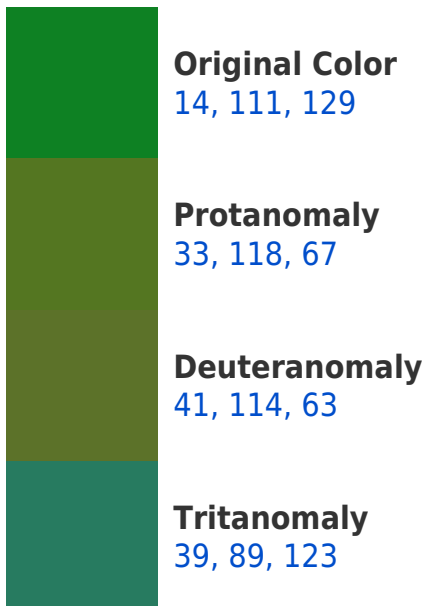

This preview shows how white text looks on a background with the RGB color 14, 111, 129.

Color Blindness Simulation

Color vision deficiency is a very complex topic, and I could not describe the different causes any better than Wikipedia does, so if you want to learn more, you should check out their [article about color blindness](#).

Dichromacy

Original Color

14, 111, 129

Protanopia

46, 124, 31

Deuteranopia

93, 137, 44

Tritanopia
54, 89, 130

Trichromacy

Monochromacy

CSS Examples

Text

The CSS property to change the color of the text to RYB 14, 111, 129 is called "color". The color property can be set on classes, ids or directly on the HTML element.