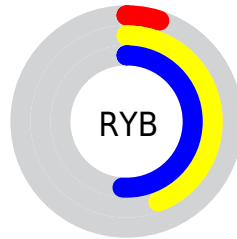

- Red (5%)
- Yellow (44%)
- Blue (51%)