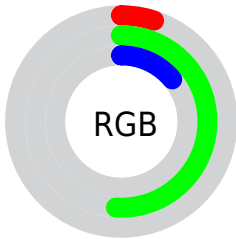

Distribution

- Red (5%)
- Green (51%)
- Blue (14%)