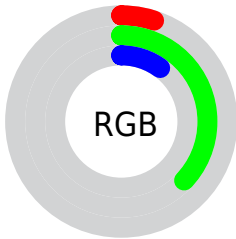

Distribution

- Red (5%)
- Green (37%)
- Blue (10%)