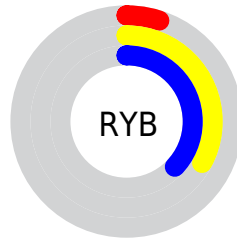

Conversions

Conversions Part 2

Format	Color
R_{YB}	14, 85, 95
Decimal	941849
CIE _{Lab}	34.70, -38.29, 31.97
CIE _{LCh}	35, 49.878, 140.137
Yxy	8.3497, 0.2945, 0.5521
Android (android.graphics.Color)	4279131929 (0xFF0E5F19)
YUV	62.8010, -18.6359, -42.7985
Hunter-Lab	28.8959, -23.0588, 15.4670

Details

The RYB color **14, 85, 95** is a dark color, and the websafe version is hex **006633**. A complement of this color would be **95, 14, 84**, and the grayscale version is **63, 63, 63**.

A 20% lighter version of the original color is **73, 146, 145**, and **0, 47, 47** is the 20% darker color. If you saturate the color by 10%, you get **5, 84, 95**, and if you desaturate by 10%, it is **24, 86, 95**.

Distribution

- Red (5%)
- Green (37%)
- Blue (10%)

- Red (5%)
- Yellow (33%)
- Blue (37%)

- Cyan (85%)
- Magenta (0%)
- Yellow (73%)
- Black (63%)

- Cyan (95%)
- Magenta (63%)
- Yellow (90%)

Brightness & Saturation Gradients