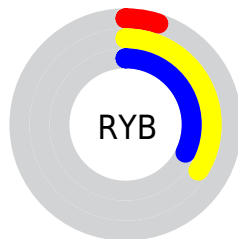

Conversions

Conversions Part 2

Format	Color
R_{YB}	14, 87, 82
Decimal	1267470
CIE _{Lab}	31.78, -35.62, 33.73
CIE _{LCh}	32, 49.063, 136.561
Yxy	6.9865, 0.3052, 0.5676
Android (android.graphics.Color)	4279457550 (0xFF13570E)
YUV	58.3460, -21.8626, -34.5064
Hunter-Lab	26.4321, -20.8911, 14.9897

Details

The RYB color **14, 87, 82** is a dark color, and the websafe version is hex **336600**. A complement of this color would be **82, 14, 87**, and the grayscale version is **59, 59, 59**.

A 20% lighter version of the original color is **63, 138, 126**, and **0, 41, 41** is the 20% darker color. If you saturate the color by 10%, you get **5, 87, 81**, and if you desaturate by 10%, it is **23, 87, 83**.

Distribution

- Red (7%)
- Green (34%)
- Blue (5%)

- Red (5%)
- Yellow (34%)
- Blue (32%)

- Cyan (78%)
- Magenta (0%)
- Yellow (84%)
- Black (66%)

- Cyan (93%)
- Magenta (66%)
- Yellow (95%)

Brightness & Saturation Gradients