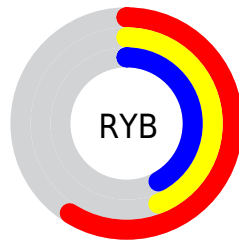

Details

The RYB color **151, 111, 108** is a dark color, and the websafe version is hex **996666**. A complement of this color would be **108, 129, 151**, and the grayscale version is **123, 123, 123**.

A 20% lighter version of the original color is **206, 163, 159**, and **99, 63, 61** is the 20% darker color. If you saturate the color by 10%, you get **151, 97, 93**, and if you desaturate by 10%, it is **151, 125, 123**.

Distribution

Red (59%)

Green (44%)

Blue (42%)

Red (59%)

Yellow (44%)

Blue (42%)

Cyan (0%)