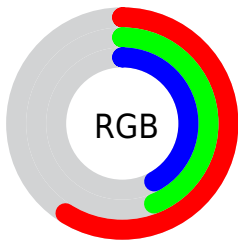

Distribution

Red (59%)

Green (44%)

Blue (42%)