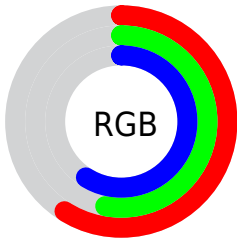

Distribution

- Red (59%)
- Green (53%)
- Blue (59%)