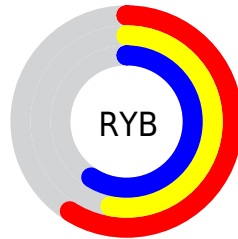

- Red (59%)
- Yellow (53%)
- Blue (59%)