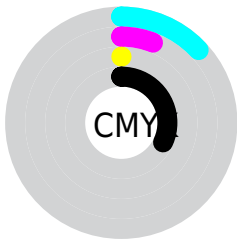

Details

The RYB color **151, 159, 174** is a light color, and the websafe version is hex **999999**. A complement of this color would be **174, 172, 151**, and the grayscale version is **161, 161, 161**.

A 20% lighter version of the original color is **205, 213, 229**, and **100, 107, 122** is the 20% darker color. If you saturate the color by 10%, you get **134, 148, 174**, and if you desaturate by 10%, it is **168, 170, 174**.

Distribution

- Red (59%)
- Green (64%)
- Blue (68%)

- Red (59%)
- Yellow (62%)
- Blue (68%)

- Cyan (13%)
- Magenta (6%)
- Yellow (0%)
- Black (32%)

- Cyan (41%)
- Magenta (36%)
- Yellow (32%)

Brightness & Saturation Gradients