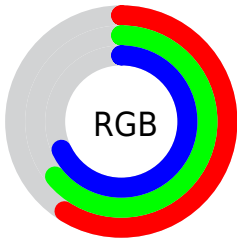

Distribution

- Red (59%)
- Green (64%)
- Blue (68%)