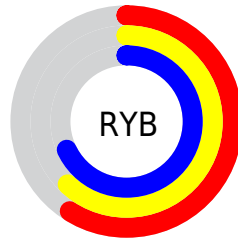

- Red (59%)
- Yellow (62%)
- Blue (68%)