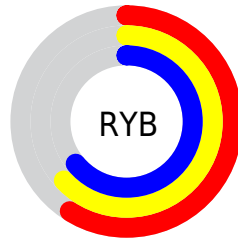

- Red (59%)
- Yellow (63%)
- Blue (64%)