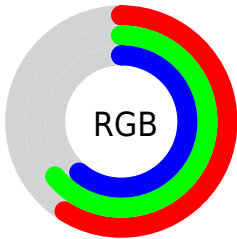

Distribution

- Red (59%)
- Green (64%)
- Blue (61%)