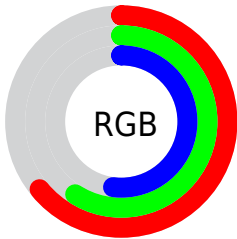

Distribution

Red (64%)

Green (59%)

Blue (52%)