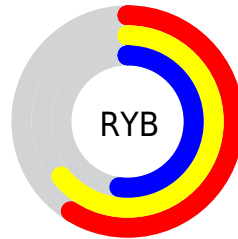

Details

The RYB color **151, 162, 133** is a light color, and the websafe version is hex **999999**. A complement of this color would be **133, 141, 162**, and the grayscale version is **152, 152, 152**.

A 20% lighter version of the original color is **206, 217, 186**, and **99, 110, 83** is the 20% darker color. If you saturate the color by 10%, you get **144, 162, 117**, and if you desaturate by 10%, it is **157, 162, 149**.

Distribution

Red (64%)

Green (59%)

Blue (52%)

Red (59%)

Yellow (64%)

Blue (52%)

Cyan (0%)