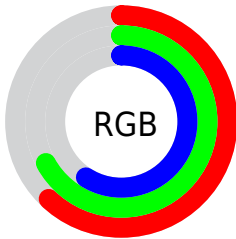

Distribution

- Red (62%)
- Green (67%)
- Blue (59%)