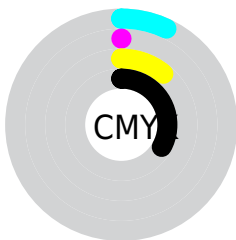

- Cyan (7%)
- Magenta (0%)
- Yellow (11%)
- Black (33%)