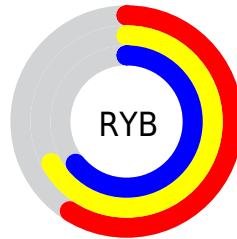

- Red (59%)
- Yellow (67%)
- Blue (64%)