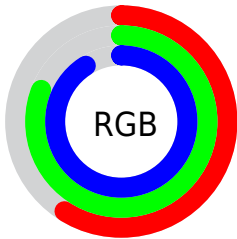

Distribution

- Red (59%)
- Green (81%)
- Blue (91%)