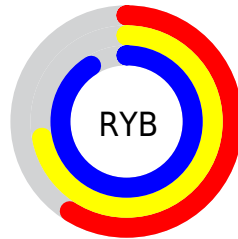

- Red (59%)
- Yellow (72%)
- Blue (91%)