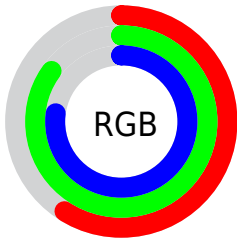

Distribution

- Red (59%)
- Green (85%)
- Blue (77%)