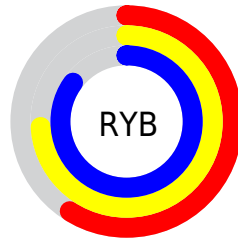

- Red (59%)
- Yellow (74%)
- Blue (85%)