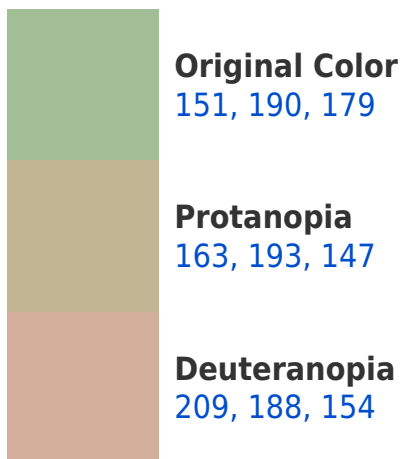

A 20% lighter version of the original color is **205, 246, 234**, and **100, 137, 127** is the 20% darker color. If you saturate the color by 10%, you get **132, 190, 174**, and if you desaturate by 10%, it is **170, 190, 184**.

190, 151, 182

92, 85, 94

114, 0, 158

22, 0, 31

Previews

White Background

This preview shows how the RYB color 151, 190, 179 looks on a white background.

Color Contrast Check

RYB 151, 190, 179 Background

This preview shows how black text looks on a background with the RYB color 151, 190, 179.

This preview shows how white text looks on a background with the RYB color 151, 190, 179.

Dichromacy

Tritanopia
169, 179, 198

Trichromacy

Original Color
151, 190, 179

Protanomaly
148, 184, 150

Deuteranomaly
170, 192, 153

Tritanomaly
166, 177, 186

Monochromacy