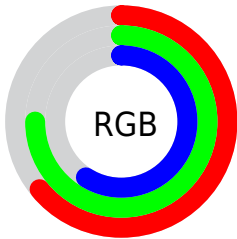

Distribution

- Red (64%)
- Green (75%)
- Blue (59%)