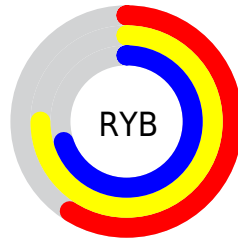

- Red (59%)
- Yellow (75%)
- Blue (70%)