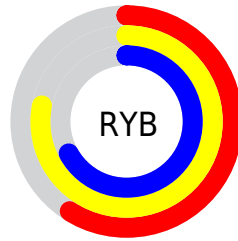

- Red (59%)
- Yellow (78%)
- Blue (67%)