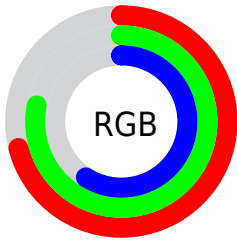

Distribution

- Red (71%)
- Green (78%)
- Blue (59%)