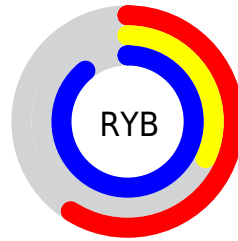

Details

The RYB color **151, 82, 227** is a light color, and the websafe version is hex **9966FF**. The color can be described as light muted purple. A complement of this color would be **82, 227, 151**, and the grayscale version is **119, 119, 119**.

A 20% lighter version of the original color is **209, 135, 255**, and **94, 28, 171** is the 20% darker color. If you saturate the color by 10%, you get **139, 59, 227**, and if you desaturate by 10%, it is **163, 105, 227**.

Distribution

Red (59%)

Green (32%)

Blue (89%)

Red (59%)

Yellow (32%)

Blue (89%)

Cyan (33%)