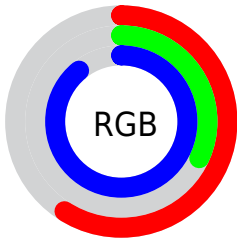

Distribution

Red (59%)

Green (32%)

Blue (89%)