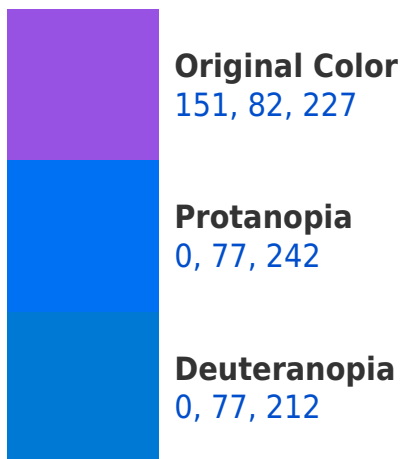

A 20% lighter version of the original color is **209, 135, 255**, and **94, 28, 171** is the 20% darker color. If you saturate the color by 10%, you get **139, 59, 227**, and if you desaturate by 10%, it is **163, 105, 227**.

82, 227, 222

115, 103, 109

179, 0, 94

51, 0, 27

Previews

White Background

This preview shows how the RYB color 151, 82, 227 looks on a white background.

Color Contrast Check

RYB 151, 82, 227 Background

This preview shows how black text looks on a background with the RYB color 151, 82, 227.

This preview shows how white text looks on a background with the RYB color 151, 82, 227.

Dichromacy

Tritanopia
131, 113, 122

Trichromacy

Original Color

151, 82, 227

Protanomaly

55, 92, 237

Deuteranomaly