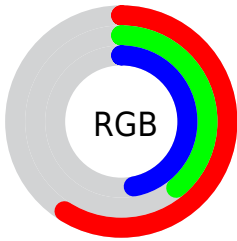

Distribution

Red (59%)

Green (39%)

Blue (47%)