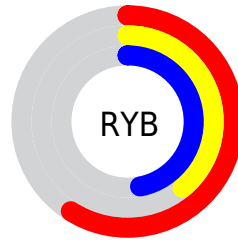

## Conversions Part 2

<b>Format</b>	<b>Color</b>
<b>R<sub>YB</sub></b>	151, 99, 119
Decimal	9921399
CIE Lab	48.05, 24.03, -2.53
CIE LCh	48, 24.166, 353.992
Yxy	16.8349, 0.3605, 0.2953
Android (android.graphics.Color)	4288111479 (0xFF976377)
YUV	116.8280, 1.0708, 29.9688
Hunter-Lab	41.0304, 17.6163, 0.3714

# Details

The RYB color **151, 99, 119** is a dark color, and the websafe version is hex **996666**. A complement of this color would be **99, 131, 151**, and the grayscale version is **117, 117, 117**.

A 20% lighter version of the original color is **206, 150, 171**, and **99, 51, 71** is the 20% darker color. If you saturate the color by 10%, you get **151, 84, 110**, and if you desaturate by 10%, it is **151, 114, 128**.

# Distribution

Red (59%)

Green (39%)

Blue (47%)

Red (59%)

Yellow (39%)

Blue (47%)

Cyan (0%)