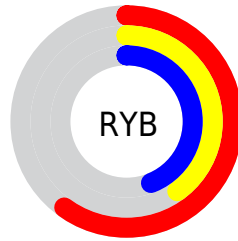

- Red (60%)
- Yellow (40%)
- Blue (44%)