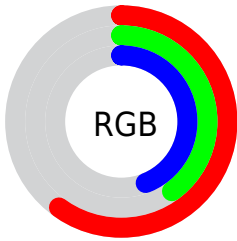

Distribution

- Red (60%)
- Green (40%)
- Blue (44%)