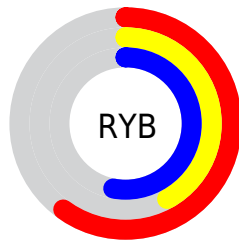

# Details

The RYB color **152, 106, 134** is a dark color, and the websafe version is hex **996699**. A complement of this color would be **106, 139, 152**, and the grayscale version is **123, 123, 123**.

A 20% lighter version of the original color is **207, 158, 187**, and **100, 58, 84** is the 20% darker color. If you saturate the color by 10%, you get **152, 91, 128**, and if you desaturate by 10%, it is **152, 121, 140**.

# Distribution

Red (60%)

Green (42%)

Blue (53%)

Red (60%)

Yellow (42%)

Blue (53%)

Cyan (0%)