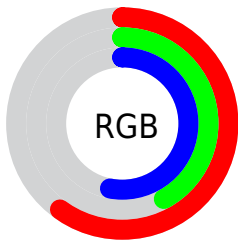

Distribution

Red (60%)

Green (42%)

Blue (53%)