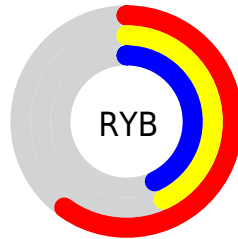

- Red (60%)
- Yellow (43%)
- Blue (43%)