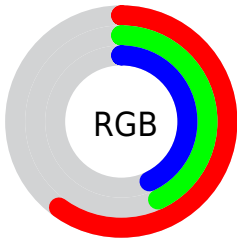

Distribution

- Red (60%)
- Green (43%)
- Blue (43%)