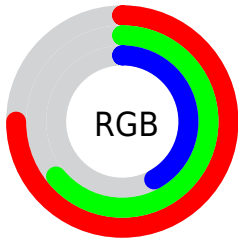

Distribution

Red (75%)

Green (64%)

Blue (42%)