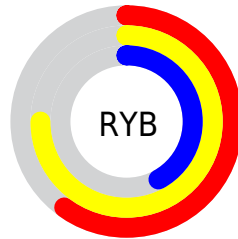

Details

The RYB color **152, 192, 106** is a light color, and the websafe version is hex **CC9966**. A complement of this color would be **106, 128, 192**, and the grayscale version is **165, 165, 165**.

A 20% lighter version of the original color is **209, 250, 158**, and **96, 137, 57** is the 20% darker color. If you saturate the color by 10%, you get **144, 192, 87**, and if you desaturate by 10%, it is **160, 192, 125**.

Distribution

Red (75%)

Green (64%)

Blue (42%)

Red (60%)

Yellow (75%)

Blue (42%)

Cyan (0%)