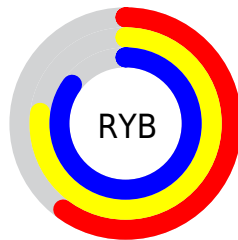

- Red (60%)
- Yellow (77%)
- Blue (85%)