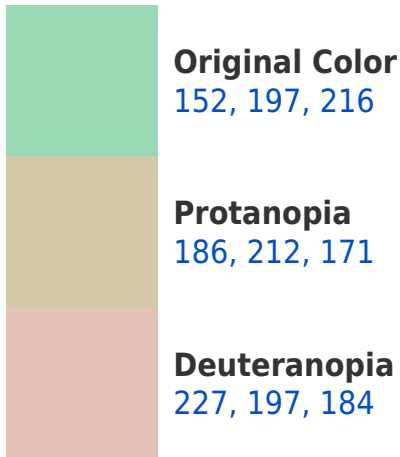

A 20% lighter version of the original color is **208, 238, 255**, and **99, 142, 161** is the 20% darker color. If you saturate the color by 10%, you get **130, 190, 216**, and if you desaturate by 10%, it is **174, 203, 216**.

216, 152, 157

107, 96, 103

171, 0, 99

43, 0, 25

Previews

White Background

This preview shows how the RYB color 152, 197, 216 looks on a white background.

Color Contrast Check

RYB 152, 197, 216 Background

This preview shows how black text looks on a background with the RYB color 152, 197, 216.

This preview shows how white text looks on a background with the RYB color 152, 197, 216.

Dichromacy

Tritanopia
162, 189, 226

Trichromacy

Original Color
152, 197, 216

Protanomaly
174, 206, 190

Deuteranomaly
182, 202, 184

Tritanomaly
158, 186, 212

Monochromacy