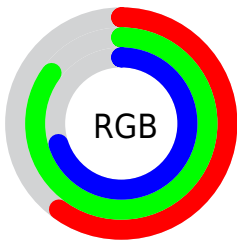

Distribution

- Red (60%)
- Green (85%)
- Blue (70%)