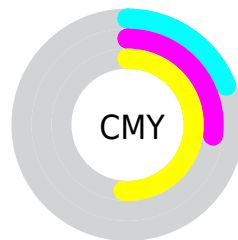

# Details

The RYB color **152, 207, 124** is a light color, and the websafe version is hex **CCCC99**. A complement of this color would be **124, 141, 207**, and the grayscale version is **186, 186, 186**.

A 20% lighter version of the original color is **193, 255, 177**, and **97, 151, 74** is the 20% darker color. If you saturate the color by 10%, you get **138, 207, 103**, and if you desaturate by 10%, it is **167, 207, 145**.

# Distribution

Red (81%)

Green (73%)

Blue (49%)

Red (60%)

Yellow (81%)

Blue (49%)

Cyan (0%)

Magenta (10%)

Yellow (40%)

Black (19%)

Cyan (19%)

Magenta (27%)

Yellow (51%)