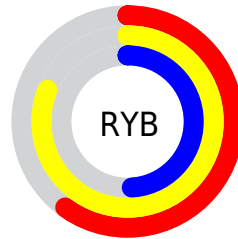

## Conversions Part 2

Format	Color
<a href="#">RYB</a>	<a href="#">152, 207, 124</a>
Decimal	<a href="#">13613692</a>
CIELab	<a href="#">75.99, -1.27, 34.17</a>
CIELCh	<a href="#">76, 34.193, 92.123</a>
Yxy	<a href="#">49.8650, 0.3816, 0.4053</a>
Android (android.graphics.Color)	<a href="#">4291803772 (0xFFCFBA7C)</a>
YUV	<a href="#">185.2110, -30.1770, 19.1090</a>
Hunter-Lab	<a href="#">70.6152, -4.9162, 27.4161</a>

# Details

The RYB color **152, 207, 124** is a light color, and the websafe version is hex **CCCC99**. A complement of this color would be **124, 141, 207**, and the grayscale version is **186, 186, 186**.

A 20% lighter version of the original color is **193, 255, 177**, and **97, 151, 74** is the 20% darker color. If you saturate the color by 10%, you get **138, 207, 103**, and if you desaturate by 10%, it is **167, 207, 145**.

# Distribution

Red (81%)

Green (73%)

Blue (49%)

Red (60%)

Yellow (81%)

Blue (49%)

Cyan (0%)