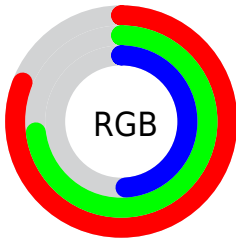

Distribution

Red (81%)

Green (73%)

Blue (49%)