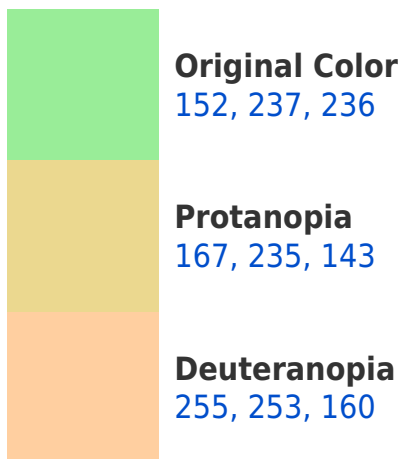

A 20% lighter version of the original color is **207, 255, 252**, and **98, 179, 181** is the 20% darker color. If you saturate the color by 10%, you get **128, 237, 235**, and if you desaturate by 10%, it is **176, 237, 237**.

Large Text (above 18pt) WCAG AAA ✓ Pass

Any Text WCAG AAA ✓ Pass

If you want to check with other color combinations, try the [Color Contrast Checker](#).

RYB 152, 237, 236 Background

This preview shows how black text looks on a background with the RYB color 152, 237, 236.

This preview shows how white text looks on a background with the RYB color 152, 237, 236.

Color Blindness Simulation

Color vision deficiency is a very complex topic, and I could not describe the different causes any better than Wikipedia does, so if you want to learn more, you should check out their [article about color blindness](#).

Dichromacy

Tritanopia
170, 202, 244

Trichromacy

Original Color

152, 237, 236

Protanomaly

146, 224, 165

Deuteranomaly