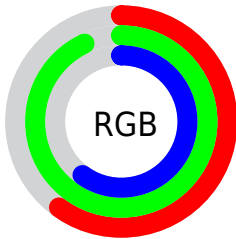

Distribution

- Red (60%)
- Green (93%)
- Blue (60%)