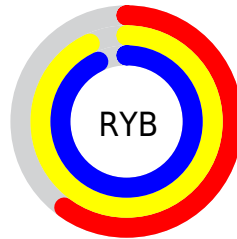

- Red (60%)
- Yellow (93%)
- Blue (93%)