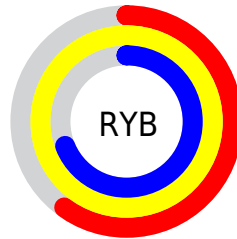

- Red (60%)
- Yellow (100%)
- Blue (69%)