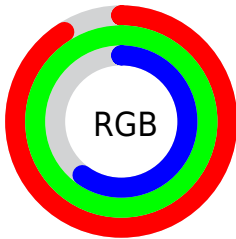

Distribution

- Red (91%)
- Green (100%)
- Blue (60%)