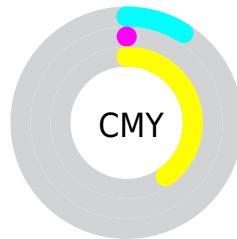

Details

The RYB color **152, 255, 176** is a light color, and the websafe version is hex **FFFF99**. A complement of this color would be **176, 152, 255**, and the grayscale version is **236, 236, 236**.

A 20% lighter version of the original color is **208, 255, 208**, and **99, 198, 123** is the 20% darker color. If you saturate the color by 10%, you get **127, 255, 157**, and if you desaturate by 10%, it is **178, 255, 196**.

Distribution

- Red (91%)
- Green (100%)
- Blue (60%)

- Red (60%)
- Yellow (100%)
- Blue (69%)

- Cyan (9%)
- Magenta (0%)
- Yellow (40%)
- Black (0%)

- Cyan (9%)
- Magenta (0%)
- Yellow (40%)

Brightness & Saturation Gradients

These gradients show how the RYB color 152, 255, 176 changes by changing the brightness by 10 percent. The first figure shows a shift by +10% for each color and the second figure -10%.

Similar to the brightness gradients but the following saturation gradients show a change of the RYB color 152, 255, 176 by changing the saturation by 10% instead.