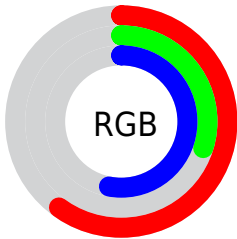

Distribution

- Red (60%)
- Green (30%)
- Blue (53%)