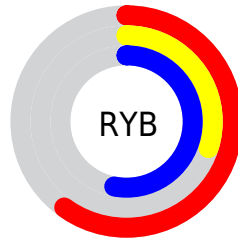

Conversions

Conversions Part 2

Format	Color
R_{YB}	152, 76, 136
Decimal	9981064
CIE _{Lab}	43.69, 40.02, -19.35
CIE _{LCh}	44, 44.448, 334.197
Yxy	13.6219, 0.3417, 0.2330
Android (android.graphics.Color)	4288171144 (0xFF984C88)
YUV	105.5640, 15.0049, 40.7244
Hunter-Lab	36.9078, 32.0289, -14.1148

Details

The RYB color **152, 76, 136** is a dark color, and the websafe version is hex **996699**. A complement of this color would be **76, 139, 152**, and the grayscale version is **105, 105, 105**.

A 20% lighter version of the original color is **208, 128, 189**, and **99, 25, 86** is the 20% darker color. If you saturate the color by 10%, you get **152, 61, 133**, and if you desaturate by 10%, it is **152, 91, 139**.

Distribution

- Red (60%)
- Green (30%)
- Blue (53%)

- Red (60%)
- Yellow (30%)
- Blue (53%)

- Cyan (0%)
- Magenta (50%)
- Yellow (11%)
- Black (40%)

- Cyan (40%)
- Magenta (70%)
- Yellow (47%)

Brightness & Saturation Gradients