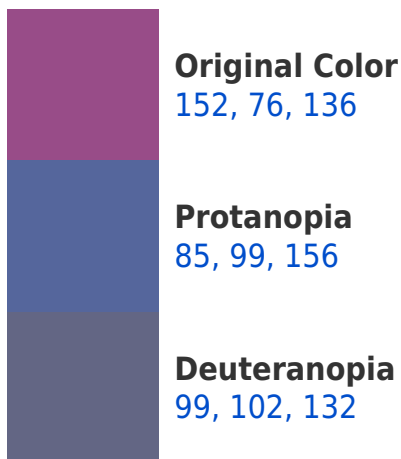

76, 121, 152

77, 69, 75

140, 0, 111

13, 0, 10

Previews

White Background

This preview shows how the RYB color 152, 76, 136 looks on a white background.

Color Contrast Check

RYB 152, 76, 136 Background

This preview shows how black text looks on a background with the RYB color 152, 76, 136.

This preview shows how white text looks on a background with the RYB color 152, 76, 136.

Dichromacy

Tritanopia
147, 86, 92

Trichromacy

Original Color
152, 76, 136

Protanomaly
109, 93, 149

Deuteranomaly
118, 93, 133

Tritanomaly
149, 82, 108

Monochromacy