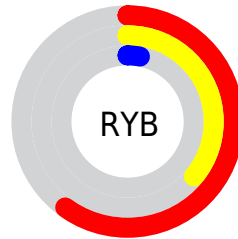

Conversions

Conversions Part 2

Format	Color
RYB	152, 93, 7
Decimal	9977095
CIELab	37.89, 35.83, 46.47
CIElCh	38, 58.676, 52.363
Yxy	10.0264, 0.5627, 0.3850
Android (android.graphics.Color)	4288167175 (0xFF983D07)
YUV	82.0530, -37.0011, 61.3435
Hunter-Lab	31.6645, 27.2012, 19.6113

Details

The RYB color **152, 93, 7** is a dark color, and the websafe version is hex **993300**. A complement of this color would be **7, 63, 152**, and the grayscale version is **82, 82, 82**.

A 20% lighter version of the original color is **213, 139, 58**, and **93, 9, 0** is the 20% darker color. If you saturate the color by 10%, you get **152, 91, 0**, and if you desaturate by 10%, it is **152, 101, 22**.

Distribution

Red (60%)

Green (24%)

Blue (3%)

Red (60%)

Yellow (36%)

Blue (3%)

Cyan (0%)