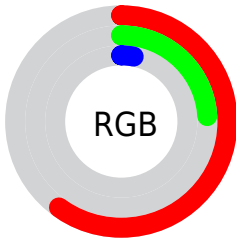

Distribution

Red (60%)

Green (24%)

Blue (3%)