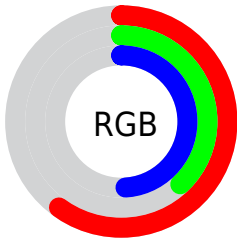

Distribution

- Red (60%)
- Green (38%)
- Blue (49%)