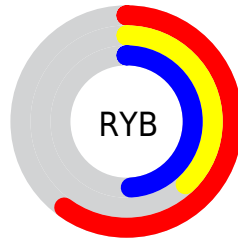

Conversions

Conversions Part 2

Format	Color
R_{YB}	152, 96, 124
Decimal	9986172
CIE _{Lab}	47.62, 26.94, -6.15
CIE _{LCh}	48, 27.637, 347.132
Yxy	16.4964, 0.3555, 0.2824
Android (android.graphics.Color)	4288176252 (0xFF98607C)
YUV	115.9360, 3.9756, 31.6281
Hunter-Lab	40.6157, 20.2028, -2.4553

Details

The RYB color **152, 96, 124** is a dark color, and the websafe version is hex **996699**. A complement of this color would be **96, 133, 152**, and the grayscale version is **116, 116, 116**.

A 20% lighter version of the original color is **207, 147, 177**, and **100, 48, 75** is the 20% darker color. If you saturate the color by 10%, you get **152, 81, 116**, and if you desaturate by 10%, it is **152, 111, 132**.

Distribution

- Red (60%)
- Green (38%)
- Blue (49%)

- Red (60%)
- Yellow (38%)
- Blue (49%)

- Cyan (0%)
- Magenta (37%)
- Yellow (18%)
- Black (40%)

- Cyan (40%)
- Magenta (62%)
- Yellow (51%)

Brightness & Saturation Gradients