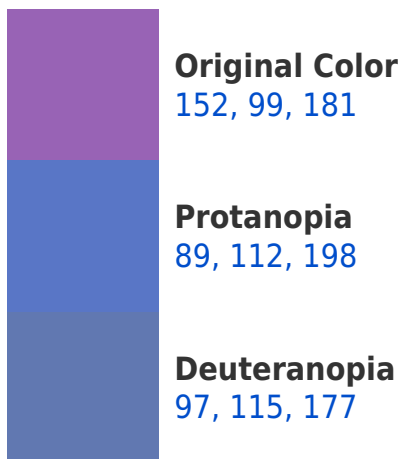

99, 171, 181

89, 80, 83

153, 0, 54

26, 0, 9

Previews

White Background

This preview shows how the RYB color 152, 99, 181 looks on a white background.

Color Contrast Check

RYB 152, 99, 181 Background

This preview shows how black text looks on a background with the RYB color 152, 99, 181.

This preview shows how white text looks on a background with the RYB color 152, 99, 181.

Dichromacy

Tritanopia
143, 113, 121

Trichromacy

Original Color
152, 99, 181

Protanomaly
112, 111, 192

Deuteranomaly
117, 112, 178

Tritanomaly
146, 108, 143

Monochromacy