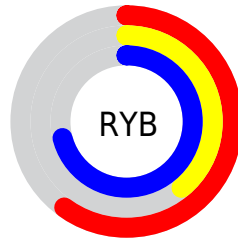

Conversions

Conversions Part 2

Format	Color
R_{YB}	152, 99, 181
Decimal	9986997
CIE _{Lab}	50.61, 36.42, -35.24
CIE _{LCh}	51, 50.676, 315.943
Yxy	18.9353, 0.2839, 0.2088
Android (android.graphics.Color)	4288177077 (0xFF9863B5)
YUV	124.1950, 28.0049, 24.3850
Hunter-Lab	43.5147, 29.4825, -32.2347

Details

The RYB color **152, 99, 181** is a dark color, and the websafe version is hex **9966CC**. A complement of this color would be **99, 181, 152**, and the grayscale version is **124, 124, 124**.

A 20% lighter version of the original color is **208, 151, 237**, and **99, 50, 128** is the 20% darker color. If you saturate the color by 10%, you get **146, 81, 181**, and if you desaturate by 10%, it is **158, 117, 181**.

Distribution

- Red (60%)
- Green (39%)
- Blue (71%)

- Red (60%)
- Yellow (39%)
- Blue (71%)

- Cyan (16%)
- Magenta (45%)
- Yellow (0%)
- Black (29%)

- Cyan (40%)
- Magenta (61%)
- Yellow (29%)

Brightness & Saturation Gradients