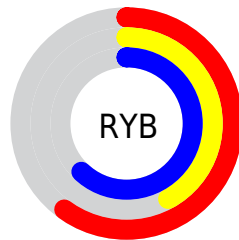

- Red (60%)
- Yellow (42%)
- Blue (62%)