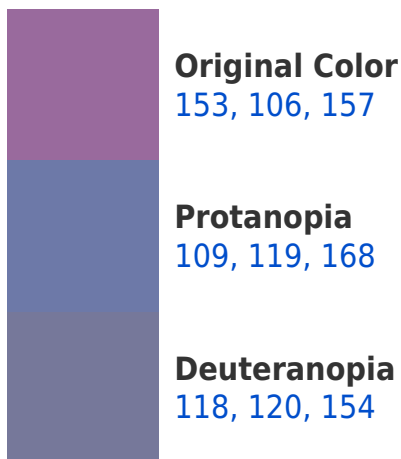

# Black Background

This preview shows how the RYB color 153, 106, 157 looks on a black background.

## RYB 153, 106, 157 Background

This preview shows how black text looks on a background with the RYB color 153, 106, 157.

This preview shows how white text looks on a background with the RYB color 153, 106, 157.

## Dichromacy

**Tritanopia**  
148, 113, 122

# Trichromacy

**Original Color**  
153, 106, 157

**Protanomaly**  
125, 116, 164

**Deuteranomaly**  
131, 115, 155

**Tritanomaly**  
150, 110, 135