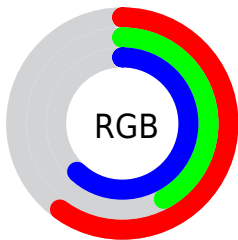

Distribution

- Red (60%)
- Green (42%)
- Blue (62%)