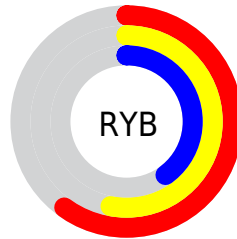

- Red (60%)
- Yellow (53%)
- Blue (40%)