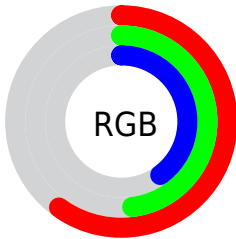

Distribution

- Red (60%)
- Green (48%)
- Blue (40%)