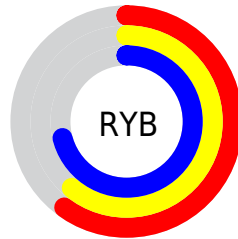

Details

The RYB color **153, 156, 182** is a light color, and the websafe version is hex **9999CC**. A complement of this color would be **156, 182, 153**, and the grayscale version is **158, 158, 158**.

A 20% lighter version of the original color is **208, 210, 238**, and **102, 105, 129** is the 20% darker color. If you saturate the color by 10%, you get **135, 140, 182**, and if you desaturate by 10%, it is **171, 172, 182**.

Distribution

Red (60%)

Green (61%)

Blue (71%)

Red (60%)

Yellow (61%)

Blue (71%)

Cyan (16%)