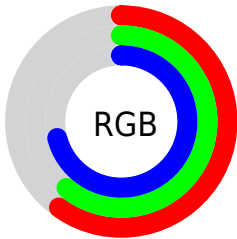

Distribution

Red (60%)

Green (61%)

Blue (71%)