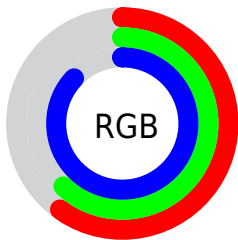

Distribution

Red (60%)

Green (62%)

Blue (87%)