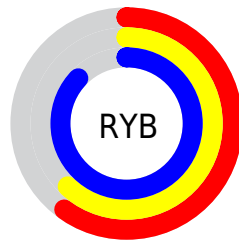

# Details

The RYB color **153, 157, 221** is a light color, and the websafe version is hex **9999CC**. A complement of this color would be **157, 221, 153**, and the grayscale version is **163, 163, 163**.

A 20% lighter version of the original color is **209, 211, 255**, and **100, 106, 166** is the 20% darker color. If you saturate the color by 10%, you get **131, 137, 221**, and if you desaturate by 10%, it is **175, 178, 221**.

# Distribution

Red (60%)

Green (62%)

Blue (87%)

Red (60%)

Yellow (62%)

Blue (87%)

Cyan (31%)