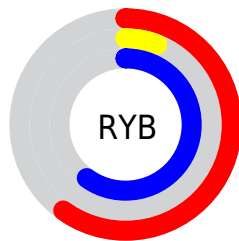

## Conversions Part 2

<b>Format</b>	<b>Color</b>
<b>R<sub>YB</sub></b>	153, 15, 153
Decimal	10031001
CIE <sub>Lab</sub>	36.77, 65.19, -40.52
CIE <sub>LCh</sub>	37, 76.760, 328.138
Yxy	9.4139, 0.3207, 0.1584
Android (android.graphics.Color)	4288221081 (0xFF990F99)
YUV	71.9940, 39.9360, 71.0423
Hunter-Lab	30.6820, 57.1778, -38.3297

# Details

The RYB color **153, 15, 153** is a dark color, and the websafe version is hex **990099**. A complement of this color would be **15, 153, 153**, and the grayscale version is **72, 72, 72**.

A 20% lighter version of the original color is **211, 84, 208**, and **97, 0, 101** is the 20% darker color. If you saturate the color by 10%, you get **153, 0, 153**, and if you desaturate by 10%, it is **153, 30, 153**.

# Distribution

- Red (60%)
- Green (6%)
- Blue (60%)

- Red (60%)
- Yellow (6%)
- Blue (60%)

- Cyan (0%)
- Magenta (90%)
- Yellow (0%)
- Black (40%)

- Cyan (40%)
- Magenta (94%)
- Yellow (40%)