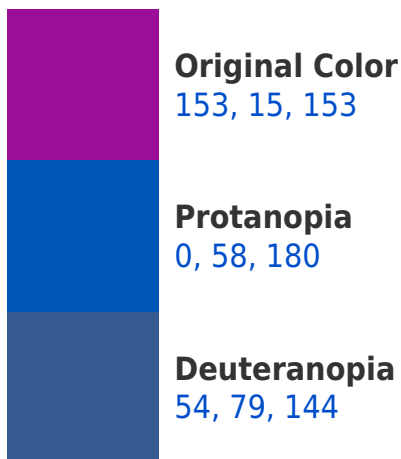

# Black Background

This preview shows how the RYB color 153, 15, 153 looks on a black background.

## RGB 153, 15, 153 Background

This preview shows how black text looks on a background with the RGB color 153, 15, 153.

This preview shows how white text looks on a background with the RGB color 153, 15, 153.

## Dichromacy

**Tritanopia**  
143, 61, 65

# Trichromacy

**Original Color**

153, 15, 153

**Protanomaly**

56, 60, 170

**Deuteranomaly**

90, 62, 147

**Tritanomaly**