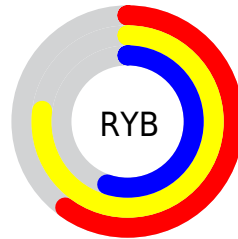

Details

The RYB color **153, 197, 141** is a light color, and the websafe version is hex **CCCC99**. A complement of this color would be **141, 149, 197**, and the grayscale version is **185, 185, 185**.

A 20% lighter version of the original color is **209, 254, 195**, and **101, 143, 90** is the 20% darker color. If you saturate the color by 10%, you get **137, 197, 121**, and if you desaturate by 10%, it is **168, 197, 161**.

Distribution

Red (77%)

Green (73%)

Blue (55%)

Red (60%)

Yellow (77%)

Blue (55%)

Cyan (0%)