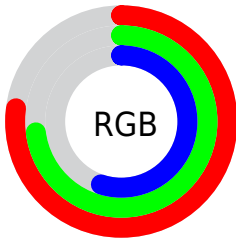

Distribution

Red (77%)

Green (73%)

Blue (55%)