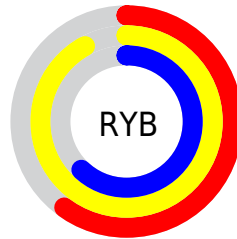

- Red (60%)
- Yellow (92%)
- Blue (62%)