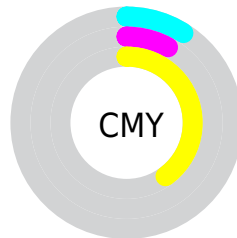

Details

The RYB color **153, 235, 157** is a light color, and the websafe version is hex **FFFF99**. A complement of this color would be **157, 153, 235**, and the grayscale version is **225, 225, 225**.

A 20% lighter version of the original color is **208, 255, 208**, and **101, 179, 106** is the 20% darker color. If you saturate the color by 10%, you get **130, 235, 135**, and if you desaturate by 10%, it is **177, 235, 180**.

Distribution

- Red (91%)
- Green (92%)
- Blue (60%)

- Red (60%)
- Yellow (92%)
- Blue (62%)

- Cyan (2%)
- Magenta (0%)
- Yellow (35%)
- Black (8%)

- Cyan (9%)
- Magenta (8%)
- Yellow (40%)

Brightness & Saturation Gradients

These gradients show how the RYB color 153, 235, 157 changes by changing the brightness by 10 percent. The first figure shows a shift by +10% for each color and the second figure -10%.

Similar to the brightness gradients but the following saturation gradients show a change of the RYB color 153, 235, 157 by changing the saturation by 10% instead.