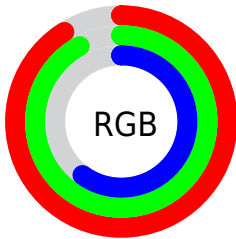

Distribution

- Red (91%)
- Green (92%)
- Blue (60%)