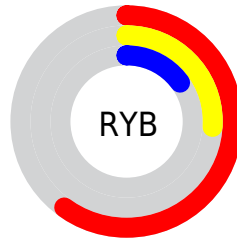

Conversions

Conversions Part 2

Format	Color
R_{YB}	153, 67, 38
Decimal	10042662
CIE _{Lab}	38.32, 37.06, 33.14
CIE _{LCh}	38, 49.711, 41.802
Yxy	10.2668, 0.5331, 0.3609
Android (android.graphics.Color)	4288232742 (0xFF993D26)
YUV	85.8860, -23.6078, 58.8590
Hunter-Lab	32.0419, 28.4029, 16.8482

Details

The RYB color **153, 67, 38** is a dark color, and the websafe version is hex **993333**. A complement of this color would be **38, 89, 153**, and the grayscale version is **86, 86, 86**.

A 20% lighter version of the original color is **213, 120, 84**, and **96, 6, 0** is the 20% darker color. If you saturate the color by 10%, you get **153, 56, 23**, and if you desaturate by 10%, it is **153, 78, 53**.

Distribution

- Red (60%)
- Green (24%)
- Blue (15%)

- Red (60%)
- Yellow (26%)
- Blue (15%)

- Cyan (0%)
- Magenta (60%)
- Yellow (75%)
- Black (40%)

- Cyan (40%)
- Magenta (76%)
- Yellow (85%)

Brightness & Saturation Gradients