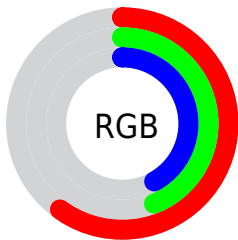

Distribution

- Red (60%)
- Green (44%)
- Blue (42%)