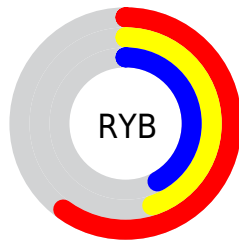

- Red (60%)
- Yellow (45%)
- Blue (42%)