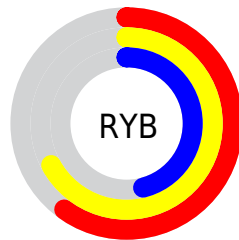

- Red (60%)
- Yellow (67%)
- Blue (46%)