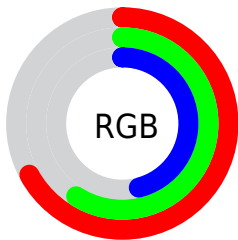

Distribution

- Red (67%)
- Green (59%)
- Blue (46%)